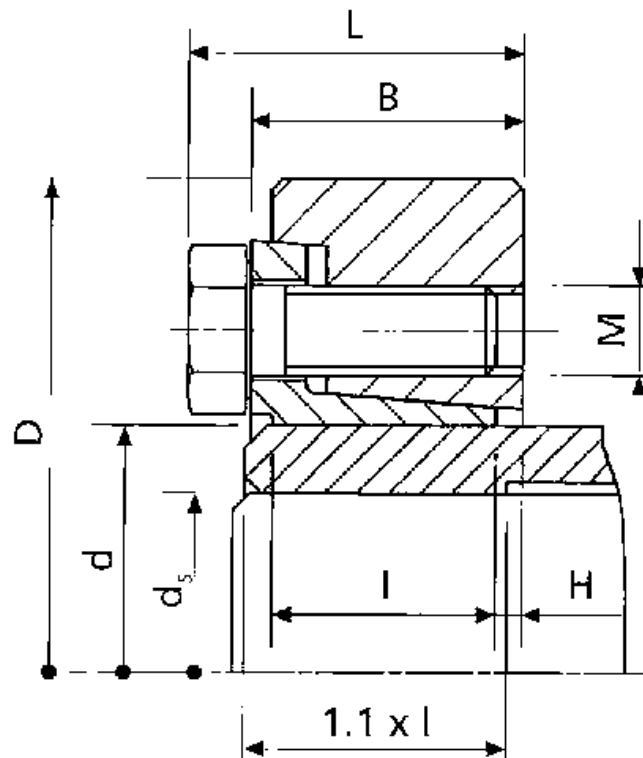

Article number: 437800100

Description: Rota-fix shaft-hub connection SB 100

Measures

B mm	= 43.5	M mm	= M10
d H8 mm	= 100	T N m torque	= 7500
D mm	= 170.0	Ts N m bolt tightening torque	= 70
ds mm	= 70		
F kN torque	= 214		
H	= 4.5		
I mm	= 36.5		
L mm	= 50.5		